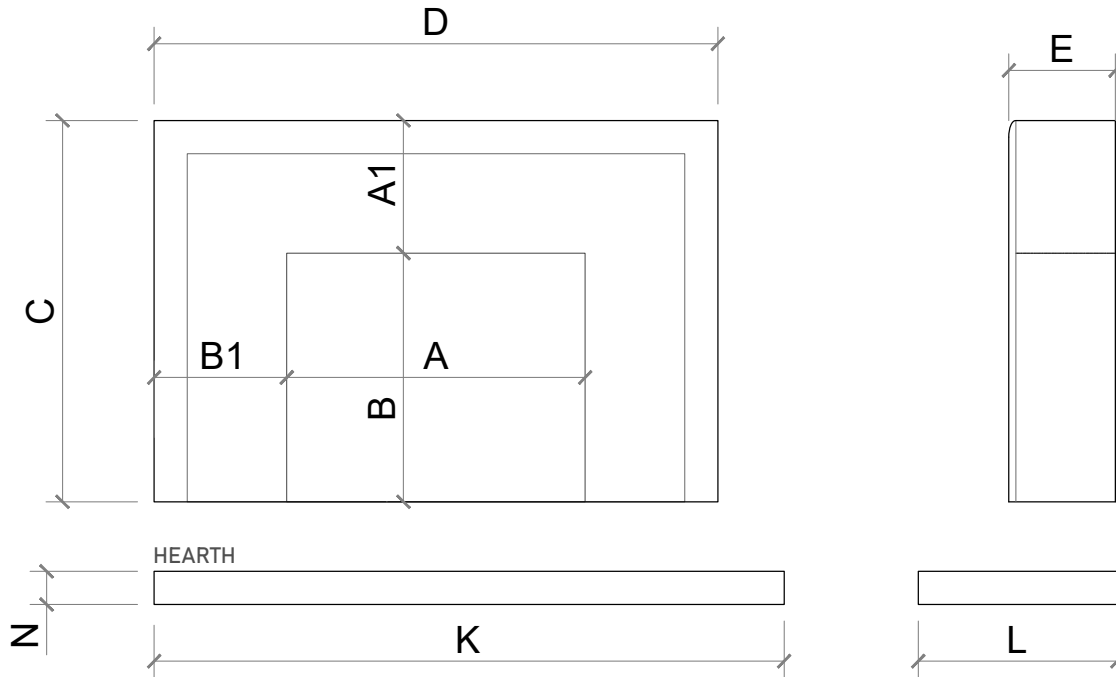

SEA RANCH DESIGN SHEET

Please provide all lettered dimensions in inches

MANTLE DIMENSIONS

Firebox w/o cladding width	A	_____	<i>in inches</i>
Firebox w/o cladding height	B	_____	<i>in inches</i>
Height of top	A1	_____	<i>in inches</i>
Width of side	B1	_____	<i>in inches</i>
Height of mantle	C	_____	<i>in inches</i>
Width of mantle	D	_____	<i>in inches</i>
Height of hearth (off finished floor)	N	_____	<i>in inches</i>
Depth of mantle	E	_____	<i>in inches</i>
Width of hearth	K	_____	<i>in inches</i>
Depth of hearth	L	_____	<i>in inches</i>