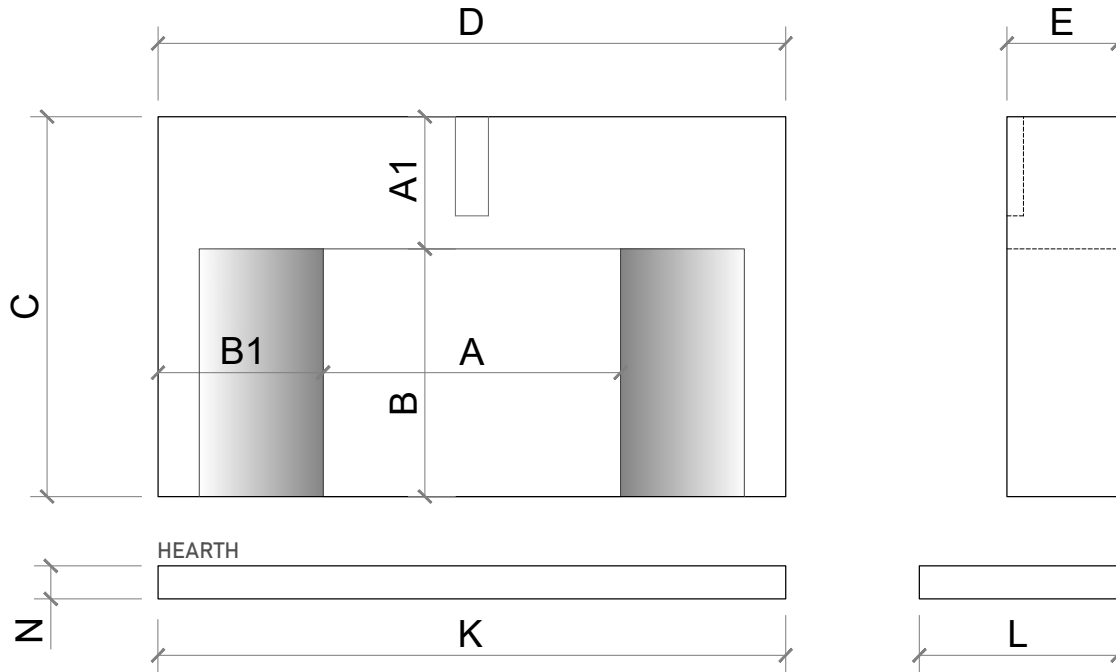

# LAGUNA DESIGN SHEET

Please provide all lettered dimensions in inches

### MANTLE DIMENSIONS

Firebox w/o cladding width	A	_____	<i>in inches</i>
Firebox w/o cladding height	B	_____	<i>in inches</i>
Height of top	A1	_____	<i>in inches</i>
Width of side	B1	_____	<i>in inches</i>
Height of mantle	C	_____	<i>in inches</i>
Width of mantle	D	_____	<i>in inches</i>
Height of hearth (off finished floor)	N	_____	<i>in inches</i>
Depth of mantle	E	_____	<i>in inches</i>
Width of hearth	K	_____	<i>in inches</i>
Depth of hearth	L	_____	<i>in inches</i>