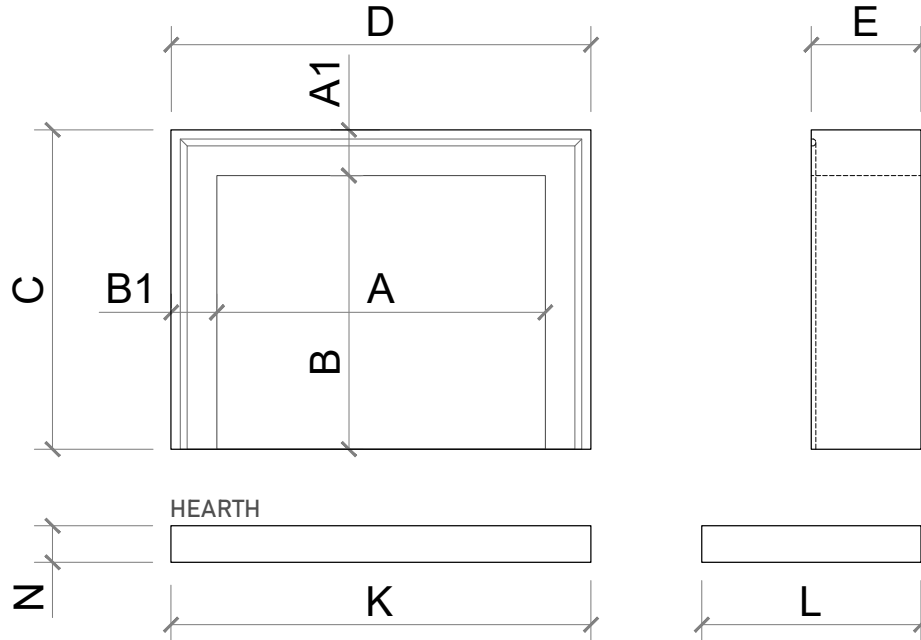

CALISTOGA DESIGN SHEET

Please provide all lettered dimensions in inches

MANTLE DIMENSIONS

Firebox w/o cladding width	A	_____	<i>in inches</i>
Firebox w/o cladding height	B	_____	<i>in inches</i>
Height of top	A1	_____	<i>in inches</i>
Width of side	B1	_____	<i>in inches</i>
Height of mantle	C	_____	<i>in inches</i>
Width of mantle	D	_____	<i>in inches</i>
Height of hearth (off finished floor)	N	_____	<i>in inches</i>
Depth of mantle	E	_____	<i>in inches</i>
Width of hearth	K	_____	<i>in inches</i>
Depth of hearth	L	_____	<i>in inches</i>