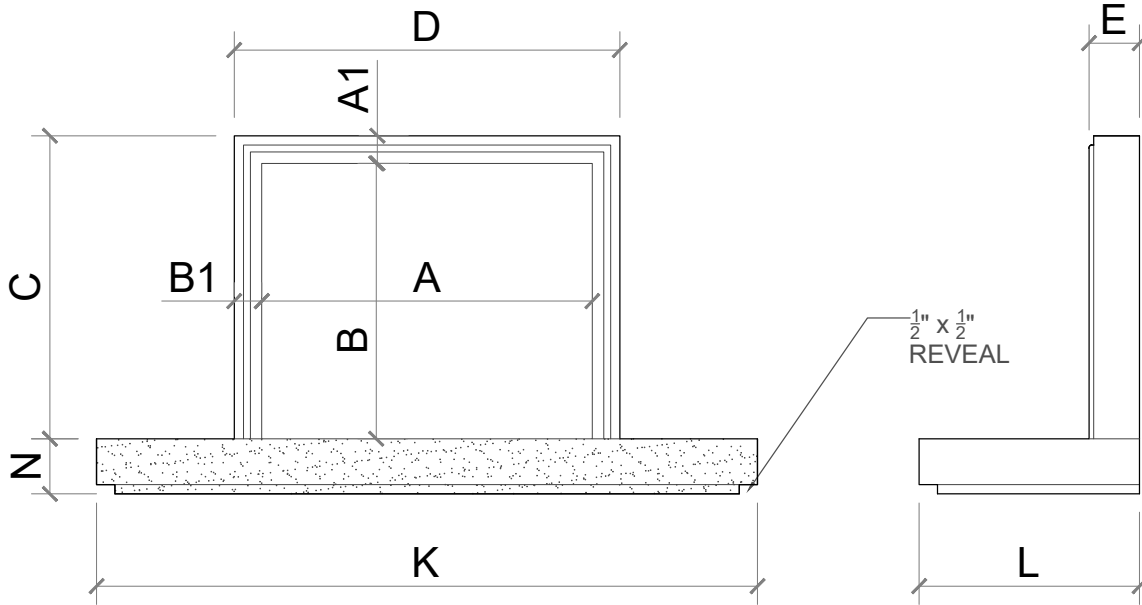

# BIG SUR DESIGN SHEET

Please provide all lettered dimensions in inches

### MANTLE DIMENSIONS

Firebox w/o cladding width	A	_____	<i>in inches</i>
Firebox w/o cladding height	B	_____	<i>in inches</i>
Height of top	A1	_____	<i>in inches</i>
Width of side	B1	_____	<i>in inches</i>
Height of mantle	C	_____	<i>in inches</i>
Width of mantle	D	_____	<i>in inches</i>
Height of hearth (off finished floor)	N	_____	<i>in inches</i>
Depth of mantle	E	_____	<i>in inches</i>
Width of hearth	K	_____	<i>in inches</i>
Depth of hearth	L	_____	<i>in inches</i>